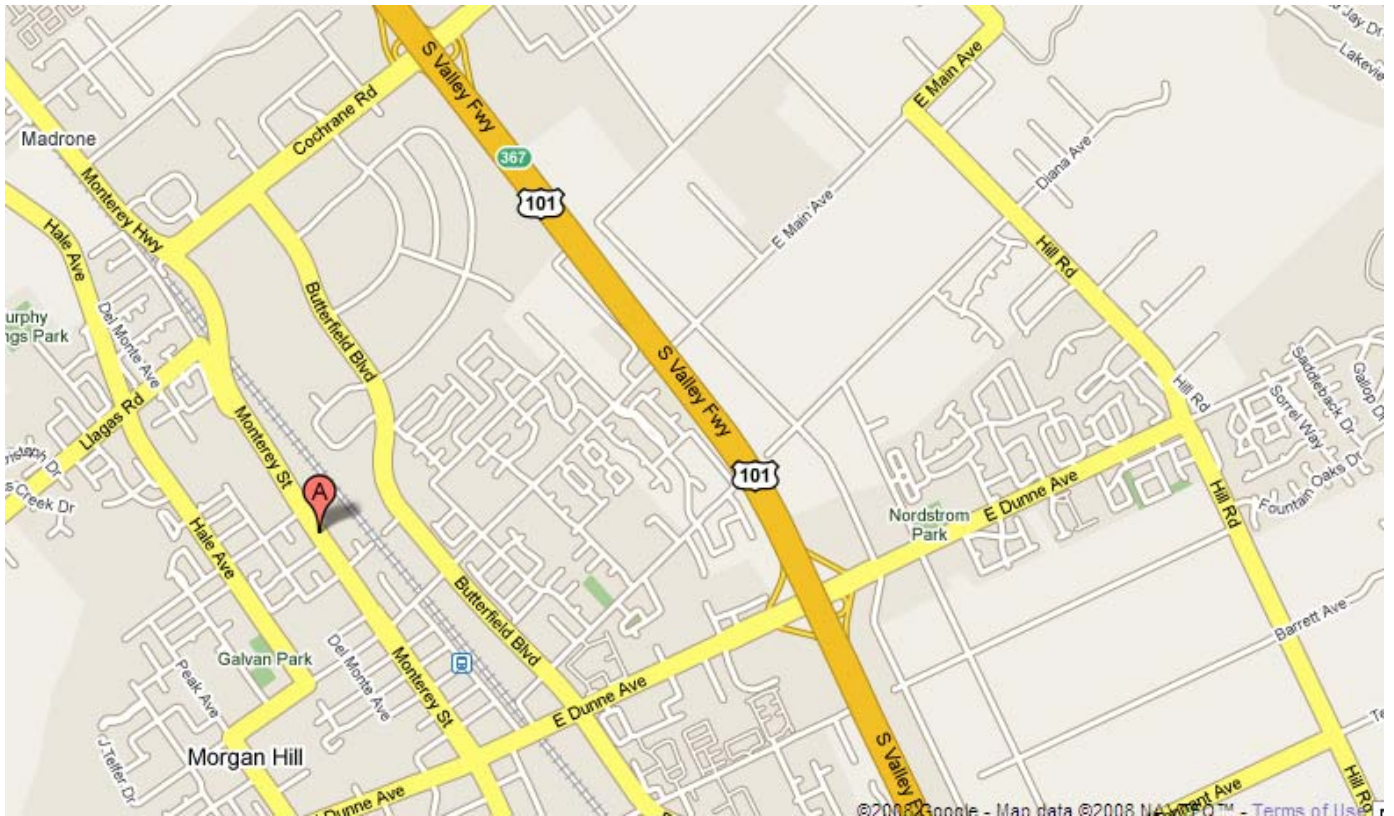

Map and directions to:

Congregation Emeth
17835 Monterey Street
Morgan Hill, CA 95037

From 101 Southbound:

Exit Cochrane Road
Turn right onto Cochrane
Follow to end and turn left on Monterey
Emeth is on the right hand side, just past Wright Ave.

From 101 Northbound:

Exit E. Dunne Ave.
Turn left onto E. Dunne
Turn right on Monterey
Emeth is on the left hand side, just past El Toro Ave.